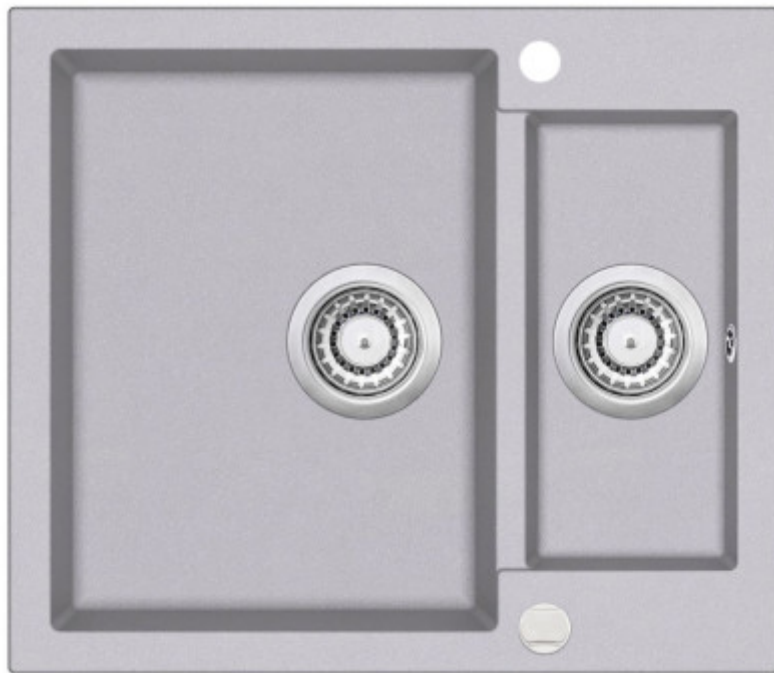

Aquasanita - Helika Tesa 580.1E

Praktický granitový dřez s vaničkou. Horní montáž. Min. šířka kuchyňské skříňky 60 cm. Hloubka hl. vaničky 20 cm.

EAN: 4150202069650

3 890 Kč

3 215 Kč excluding VAT

EAN: 4150601069664

The sink has a main chamber (with a depth of 20 cm) and a smaller basin (with a depth of 12 cm). The main basin of the sink is mainly used for rinsing and washing bulky dishes. The smaller basin of the sink can be used, for example, for rinsing fruits and vegetables or for thawing meat.

- granite sink with eccentric control and a second smaller basin
- Tesa 580.1E comes with an extended warranty of 5 years.
- The advantage is the color variability and the possibility to match it with the rest of the kitchen.
- it is a popular choice among customers for smaller kitchen spaces
- sufficiently deep 20 cm sink basin
- The sink is intended for top mounting.
- suitable for a cabinet of 60 cm
- made of high-quality materials

Parts of the packaging:

- Sifon
- Excentric control
- Assembly brackets
- Release.
- Robbery

Parameters

Basic parameters

Sink type:	Double sink.
Sink shape:	Rectangular
Orientation:	Double-sided orientation
Sink material:	Granite
Width of the kitchen cabinet:	60 cm
Sink mounting type:	Upper
Sink style:	Rustic / Retro sinks
Drain the sink.:	9 cm
Product TARIC code:	68029390