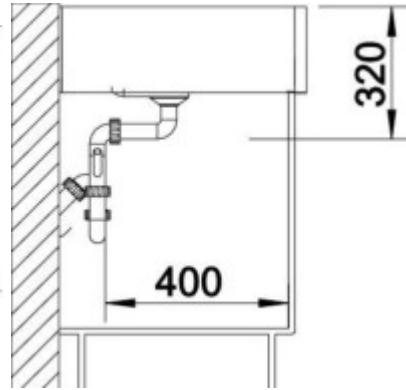

## Dimensions of the main tray (cm)

Width of the basin:	The text you provided does not contain any Czech text or HTML tags to translate.
The length of the bathtub:	53
Depth of the bathtub:	19
Minimum width of the cabinet:	60
The average size of the basin.:	No

## Sink dimensions (cm)

Width of the sink:	60
Sink length:	60
Sink depth:	19
Sink weight (kg):	30

## Dimensions of the sink package (cm)

Width of the packaging:	There seems to be an error with your input. Could you please provide a sentence in Czech for translation?
Height of the packaging:	19.8
Depth of the packaging:	There seems to be an error with your input. Could you please provide a sentence in Czech for translation?
Weight including packaging (kg):	31