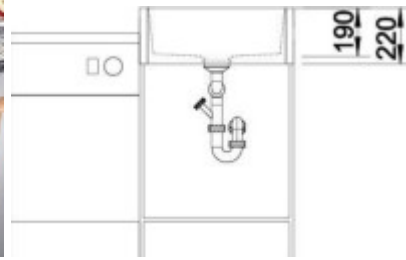

BLANCO keramická dřívě

Průmyslová odolná keramika Keramika odolává proti škrábání, poškrábání, poškrábání a díky hladkému povrchu má vynikající vlastnosti při čištění.	Integrovaná keramika Keramika je integrována do dřívě, což zajišťuje jednotný vzhled a odolnost proti poškození.
Průmyslová odolná keramika Keramika odolává proti škrábání, poškrábání, poškrábání a díky hladkému povrchu má vynikající vlastnosti při čištění.	Integrovaná keramika Keramika je integrována do dřívě, což zajišťuje jednotný vzhled a odolnost proti poškození.
Průmyslová odolná keramika Keramika odolává proti škrábání, poškrábání, poškrábání a díky hladkému povrchu má vynikající vlastnosti při čištění.	Integrovaná keramika Keramika je integrována do dřívě, což zajišťuje jednotný vzhled a odolnost proti poškození.

Možnosti zabudování dřívě BLANCO PAVOR 60

Možnost 1 - montáž na pracovní desku

- dřívě se připevňuje ke dřívě
- dřívě se připevňuje ke dřívě pomocí speciálních šroubů
- dřívě se připevňuje ke dřívě pomocí speciálních šroubů

Možnost 2 - montáž do pracovní desky

Možnost 2 - dřívě se připevňuje do pracovní desky pomocí speciálních šroubů. Dřívě se připevňuje do pracovní desky pomocí speciálních šroubů.