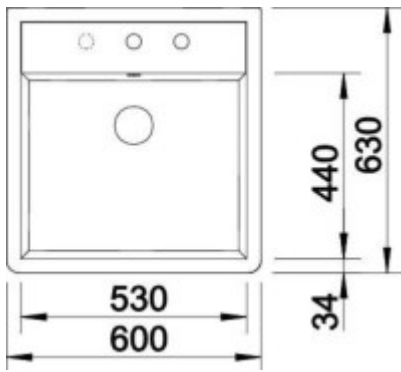

## Dimensions of the main tray (cm)

Width of the basin:	The text you provided does not contain any Czech text or HTML tags to translate.
The length of the bathtub:	53
Depth of the bathtub:	19
Minimum width of the cabinet:	60
The average size of the basin.:	No

## Sink dimensions (cm)

Width of the sink:	60
Sink length:	60
Sink depth:	19
Sink weight (kg):	30

## Dimensions of the sink package (cm)

Width of the packaging:	There seems to be an error with your input. Could you please provide a sentence in Czech for translation?
Height of the packaging:	19.8
Depth of the packaging:	There seems to be an error with your input. Could you please provide a sentence in Czech for translation?
Weight including packaging (kg):	31