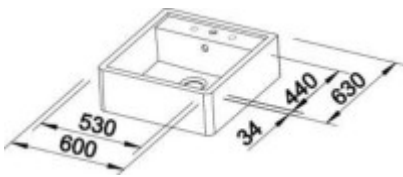

## Dimensions of the main tray (cm)

Width of the basin:	The text you provided does not contain any Czech text or HTML tags to translate.
The length of the bathtub:	53
Depth of the bathtub:	19
Minimum width of the cabinet:	60
The average size of the basin.:	No

## Sink dimensions (cm)

Width of the sink:	60
Sink length:	60
Sink depth:	19
Sink weight (kg):	30

## Dimensions of the sink package (cm)

Width of the packaging:	There seems to be an error with your input. Could you please provide a sentence in Czech for translation?
Height of the packaging:	19.8
Depth of the packaging:	There seems to be an error with your input. Could you please provide a sentence in Czech for translation?
Weight including packaging (kg):	31