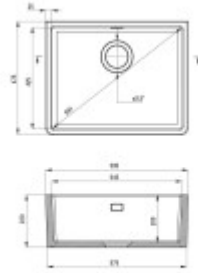

## Dimensions of the main tray (cm)

Width of the basin:	42.5
The length of the bathtub:	54.5
Depth of the bathtub:	20
Minimum width of the cabinet:	60
Round sink:	No
The average size of the basin.:	No

## Sink dimensions (cm)

Width of the sink:	47.5
Sink length:	59.5
Sink depth:	22
Sink weight (kg):	33

## Dimensions of the sink package (cm)

Width of the packaging:	56
Height of the packaging:	27
Depth of the packaging:	70
Weight including packaging (kg):	36.2

↳ deante

Dimensione totale (L x C x H) in cm: 45 x 33 x 11