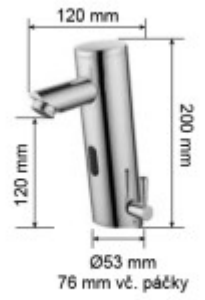

Electric specifications

Power:	Battery adapter 4x AA 1.5 V
--------	-----------------------------

Protective and security elements

Degree of protection:	IP56
Automatic water shut-off:	Yes

Dimensions, weight, packaging

Device dimensions:	200 x 120 x 53 mm (including handle 76 mm) (L/W/H)
Device weight:	1 kg
Packaging dimensions:	135 x 330 x 240 mm (w/l/h)
Weight including packaging (kg):	1.9 kg
Packing method:	Protective polybag, polystyrene cover, cardboard box
Width of the packaging (cm):	26.5
Height of packaging (cm):	26.5
Depth of packaging (cm):	18.5