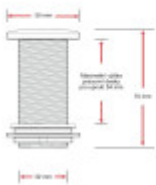

EcoMaster preuľáčičko

Model kuľatelný (malý otvor, biely, čierny)