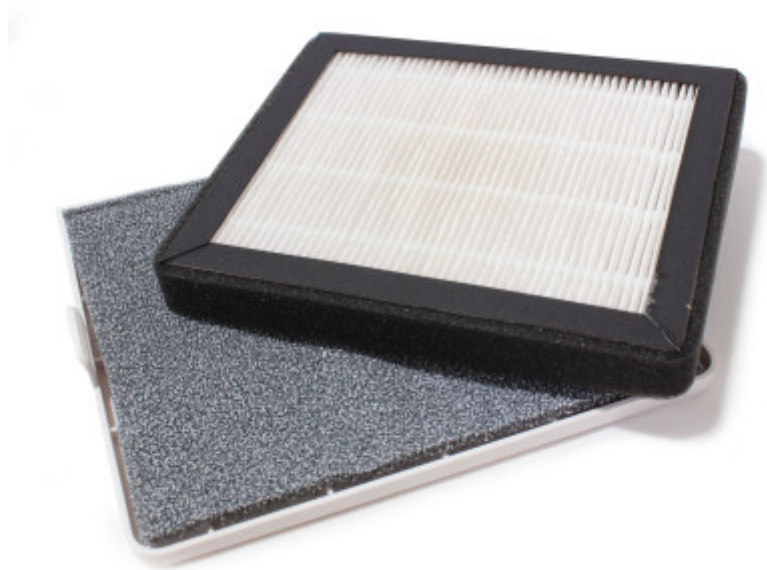

Jet Dryer HEPA filter for hand dryer COMPACT

Určeno pouze pro vysoušeč Jet Dryer COMPACT. Zachytí až 99% bakterií.

EAN: 8596220010407

218 Kč

180 Kč bez DPH

HEPA Filter is designed for the Jet Dryer COMPACT hand dryer. The certified HEPA filter is used to capture even the smallest dust particles.

Replacing the air filter

1. The HEPA filter is located inside the drawer on the front of the device.

2. First, remove the security screw on the bottom side of the drawer.

Pull out the drawer underneath the device with a horizontal motion.