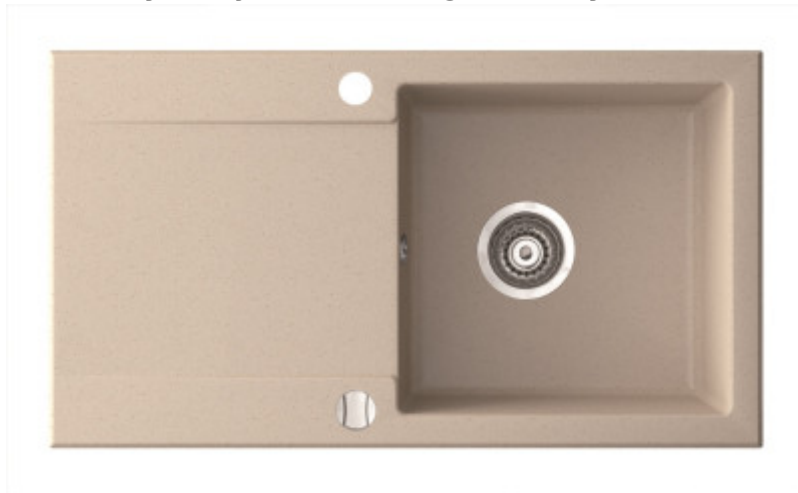

Marmorin Ervil 780.0E

Vynikající cena za granitový dřez

EAN: 5900730028839

3 199 Kč

2 644 Kč bez DPH

The granite sink with drainer Marmorin Ervil 780.0E is made of 80% crushed stone and 20% acrylic mixture and dye. In the current selection of kitchen sinks, it is one of the sinks with one of the best price/performance ratios.

Granite sink Marmorin Ervil 780.0E

You will be dazzled by its modern design, practical depth of the sink being 160 mm. The sink can be mounted as left or right.

Why granite sink

Parts of the packaging:

- Sifon
- Excentric control
- Assembly brackets
- Release.
- Robbery

Parameters

Basic parameters

Sink type:	Sink with a drainer
Sink shape:	Rectangular
Orientation:	Double-sided orientation
Sink material:	Granite
Width of the kitchen cabinet:	45 cm
Sink mounting type:	Upper

Dimensions of the sink package (cm)

Width of the packaging:	45
Height of the packaging:	18.5
Depth of the packaging:	79.5
Weight including packaging (kg):	8

Black metallic

Steel metallic

Sand

White