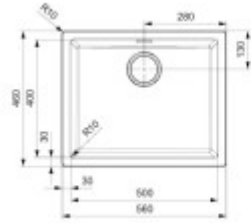

## Dimensions of the main tray (cm)

Width of the basin:	50
The length of the bathtub:	40
Depth of the bathtub:	20
Minimum width of the cabinet:	60
Round sink:	No
The average size of the basin.:	No

## Sink dimensions (cm)

Width of the sink:	56
Sink length:	46
Sink depth:	20
Sink weight (kg):	7

## Dimensions of the sink package (cm)

Width of the packaging:	57.5
Height of the packaging:	I'm sorry, but "20,8" is not a valid sentence in Czech. Could you please provide a complete sentence for translation?
Depth of the packaging:	47.5
Weight including packaging (kg):	8