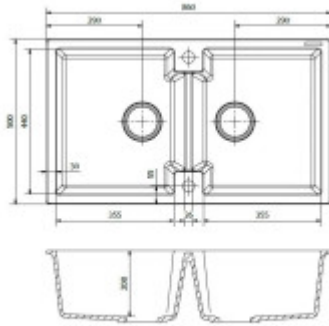

Parameters

Basic parameters

Sink type:	Double sink.
Sink shape:	Rectangular
Orientation:	Double-sided orientation
Sink material:	Granite
Width of the kitchen cabinet:	90 cm
Sink mounting type:	Upper
Sink style:	Classic sinks
Drain the sink.:	9 cm
Product TARIC code:	68029390

Others

Eccentric control of the drain:	No
Pre-drilled hole for:	No
Possibility to drill another hole:	Yes
Warranty:	10 years.

Dimensions of the main tray (cm)

Width of the basin:	The text you provided does not contain any Czech text or HTML tags to translate.
The length of the bathtub:	35.5
Depth of the bathtub:	20
Minimum width of the cabinet:	90
The average size of the basin.:	No

Sink dimensions (cm)

Width of the sink:	50
Sink length:	86
Sink depth:	20
Sink weight (kg):	16

Dimensions of the sink package (cm)

Width of the packaging:	51.5
Height of the packaging:	I'm sorry, but "20,8" is not a valid sentence in Czech. Could you please provide a complete sentence for translation?
Depth of the packaging:	This is not a sentence in Czech. "87,5" is a number and does not form a complete sentence.
Weight including packaging (kg):	17