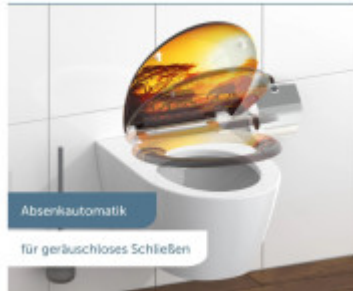

SCHÜTTE
SMART LINE UND BEKOMMT MIT LIFE