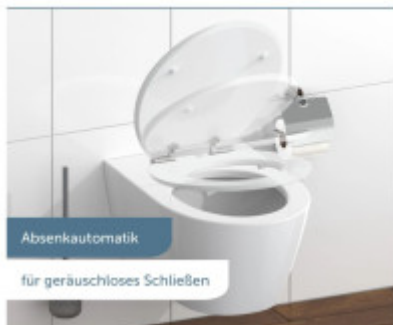

Dimensions, weight and packaging

Included in the package:	mounting kit
Warranty:	2
The dimensions of the seat outer (W x D):	approx. 370 x 430 mm
Dimensions of the seat interior (w x d):	approximately 240 x 280 mm
Width of the packaging (cm):	38
Height of packaging (cm):	6
Depth of packaging (cm):	47
Weight including packaging (kg):	2.9
Product TARIC code:	39222000

SCHÜTTE
ARMATUREN UND KÜLLENSETZ-SET

SCHÜTTE
ARMATUREN UND KÜLLENSETZ-SET

SCHÜTTE
ARMATUREN UND KÜLLENSETZ-SET

MDF Highglass WC-Sitz
pflegeleichte Oberfläche