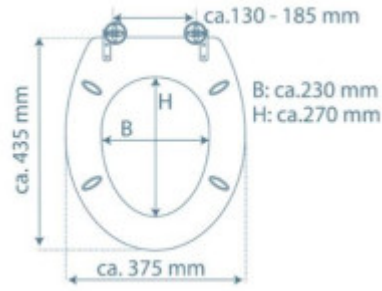

Simple assembly

With the help of the included mounting kit and clear instructions, you will be able to assemble it within a

few minutes.

Parts of the packaging:

- Instructions

Parameters

Basic parameters

Material:	MDF
Closing:	Soft Close
Distance of mounting holes:	130 - 185 mm

Dimensions, weight and packaging

Included in the package:	mounting kit
Warranty:	2 years
The dimensions of the seat outer (W x D):	approximately 375 x 435 mm
Dimensions of the seat interior (w x d):	approximately 230 x 270 mm
Width of the packaging (cm):	38
Height of packaging (cm):	6
Depth of packaging (cm):	46
Weight including packaging (kg):	2.1 kg
Product TARIC code:	44219910