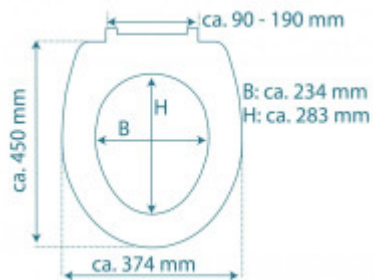

SCHÜTTE
ANWANDER UND BRÄUER SEIT 1876

SCHÜTTE
ANWANDER UND BRÄUER SEIT 1876

Duroplast WC-Sitz
pflegeleichte Oberfläche

SCHÜTTE
ANWANDER UND BRÄUER SEIT 1876

SCHÜTTE
ANWANDER UND BRÄUER SEIT 1876

SCHÜTTE
ANWANDER UND BRÄUER SEIT 1876

Schnellverschluss
für einfaches Säubern

SCHÜTTE
ANWANDER UND BRÄUER SEIT 1876

SCHÜTTE
ANWANDER UND BRÄUER SEIT 1876