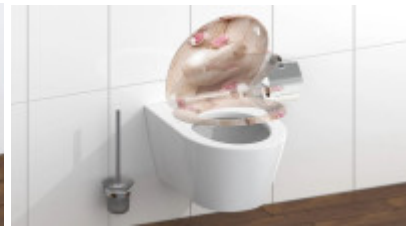

SCHÜTTE
KAPITÄL UND QUALITÄT SINCE 1874

- langlebiges Material: Äußerst bruchstark und kratzfest
- Absenkautomatik für ein leises Schließen
- sehr hohe Belastbarkeit bis zu 175 kg gepnügt
- besonders leichte Montage von oben

SCHÜTTE
KAPITÄL UND QUALITÄT SINCE 1874

Absenkautomatik
für geräuschesloses Schließen

SCHÜTTE
KAPITÄL UND QUALITÄT SINCE 1874

Schnelverschluss
für einfaches Säubern

SCHÜTTE
KAPITÄL UND QUALITÄT SINCE 1874