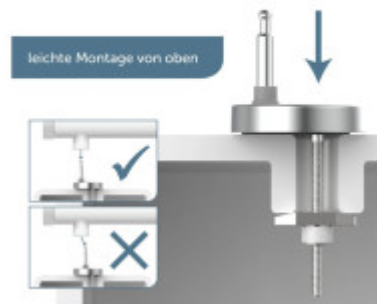

leichte Montage von oben

SCHÜTTE
LIEBESLICH UND BEQUEM MIT UNS