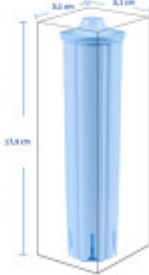

NSF NSF certified raw materials

NSF42 certified filters by NSF

TUV Certified by TUV