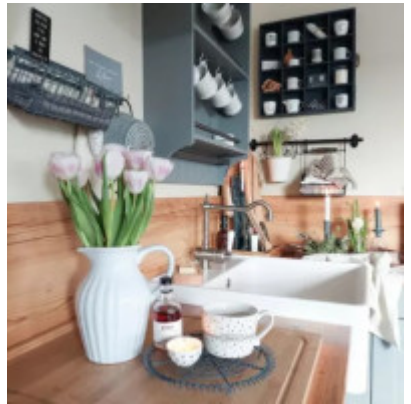

Parameters

Basic parameters

Sink type:	Single sink
Sink shape:	Rectangular
Orientation:	Without orientation
Sink material:	Ceramics
Width of the kitchen cabinet:	60 cm
Sink mounting type:	Modular
Sink style:	Rustic / Retro sinks
Drain the sink.:	9 cm
Product TARIC code:	69101000

Others

Eccentric control of the drain:	No
Pre-drilled hole for:	No
Possibility to drill another hole:	Yes
Warranty:	5 years

Dimensions of the main tray (cm)

Width of the basin:	The text you provided does not contain any Czech text or HTML tags to translate.
The length of the bathtub:	56.5
Depth of the bathtub:	18
Minimum width of the cabinet:	60
The average size of the basin.:	No

Sink dimensions (cm)

Width of the sink:	63
Sink length:	59.5
Sink depth:	22
Sink weight (kg):	35

Dimensions of the sink package (cm)

Width of the packaging:	64
Height of the packaging:	70
Depth of the packaging:	27
Weight including packaging (kg):	36

* Montage eines Set Einbecken möglich